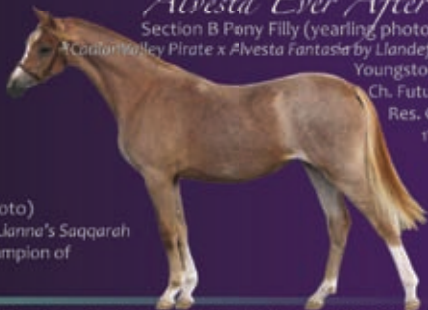

Alvesta Ever After

Section B Pony Filly (yearling photo)
*Cadlan Valley Pirate x Alvesta Fantasia by Llandefalle Bonheddwr
Youngstock Supreme Ch.
Ch. Futurity Sport Pony
Res. Grand Ch. Sport
1st Model Hunter