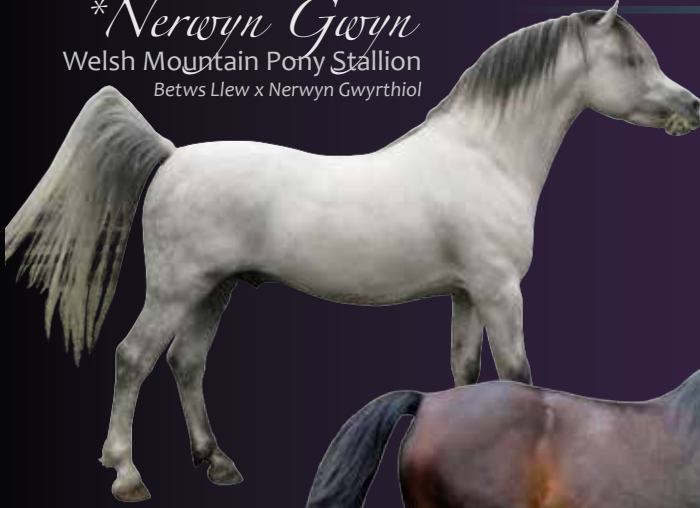

# Alvesta Farm

Offering at stud by live cover & AI three quality, true-to-type Section A & B Welsh Pony Stallions

*\*Nerwyn Gwyn*  
Welsh Mountain Pony Stallion  
Betws Llew x Nerwyn Gwyrthiol

*\*Llanarth Tarquin*  
Welsh Section B Stallion  
Cwrtycadno Cymro x Polaris Dorcas